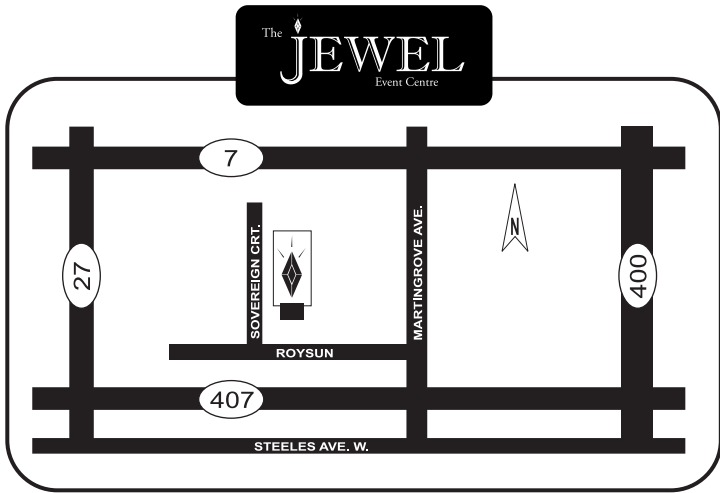

55 Sovereign Court, Woodbridge • Ontario • L4L 8M1
Telephone: 905.265.0919
email: info@thejewel.ca website: www.thejewel.ca

55 Sovereign Court, Woodbridge • Ontario • L4L 8M1
Telephone: 905.265.0919
email: info@thejewel.ca website: www.thejewel.ca