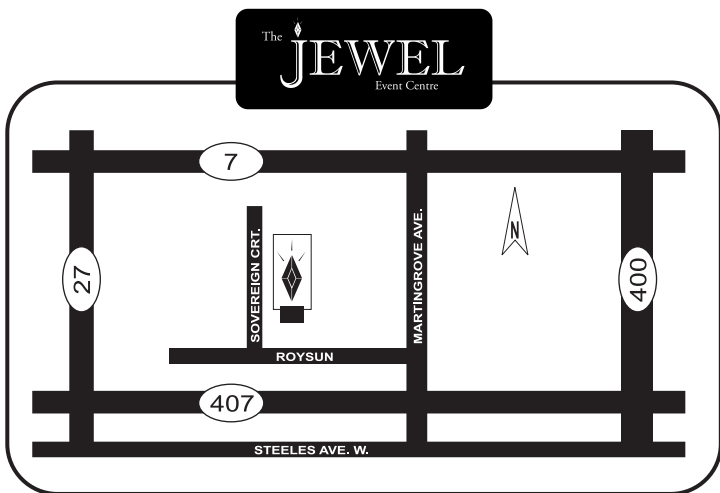

55 Sovereign Court, Woodbridge • Ontario • L4L 8M1
Telephone: 905.265.0919
email: info@thejewel.ca website: www.thejewel.ca