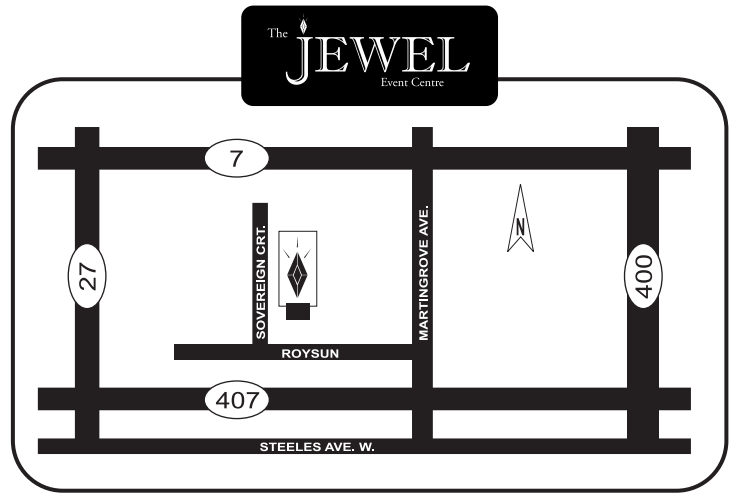

55 Sovereign Court, Woodbridge • Ontario • L4L 8M1
Telephone: 905.265.0919
email: info@thejewel.ca website: www.thejewel.ca

55 Sovereign Court, Woodbridge • Ontario • L4L 8M1
Telephone: 905.265.0919
email: info@thejewel.ca website: www.thejewel.ca