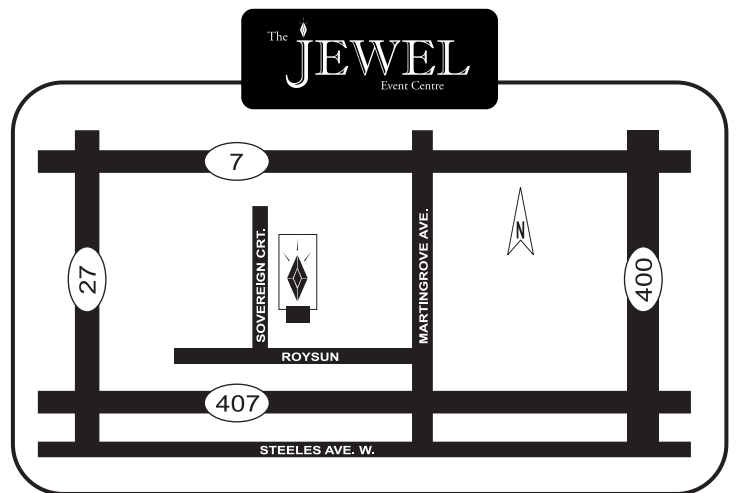

55 Sovereign Court, Woodbridge • Ontario • L4L 8M1
Telephone: 905.265.0919
email: info@thejewel.ca website: www.thejewel.ca