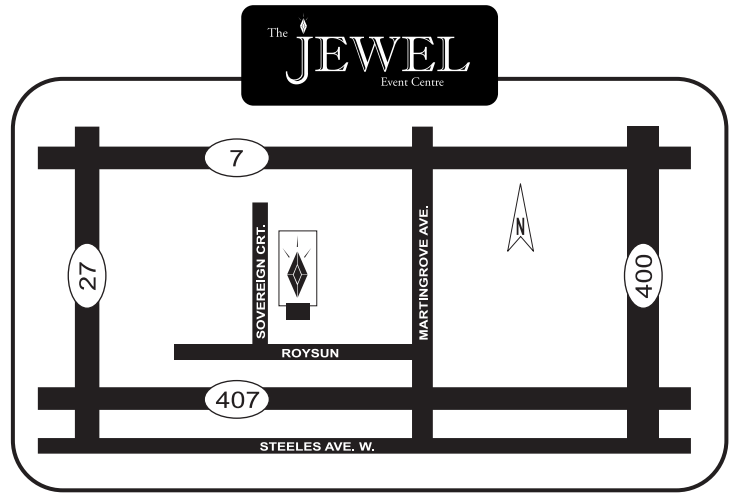

55 Sovereign Court, Woodbridge • Ontario • L4L 8M1
Telephone: 905.265.0919
email: info@thejewel.ca website: www.thejewel.ca

55 Sovereign Court, Woodbridge • Ontario • L4L 8M1
Telephone: 905.265.0919
email: info@thejewel.ca website: www.thejewel.ca